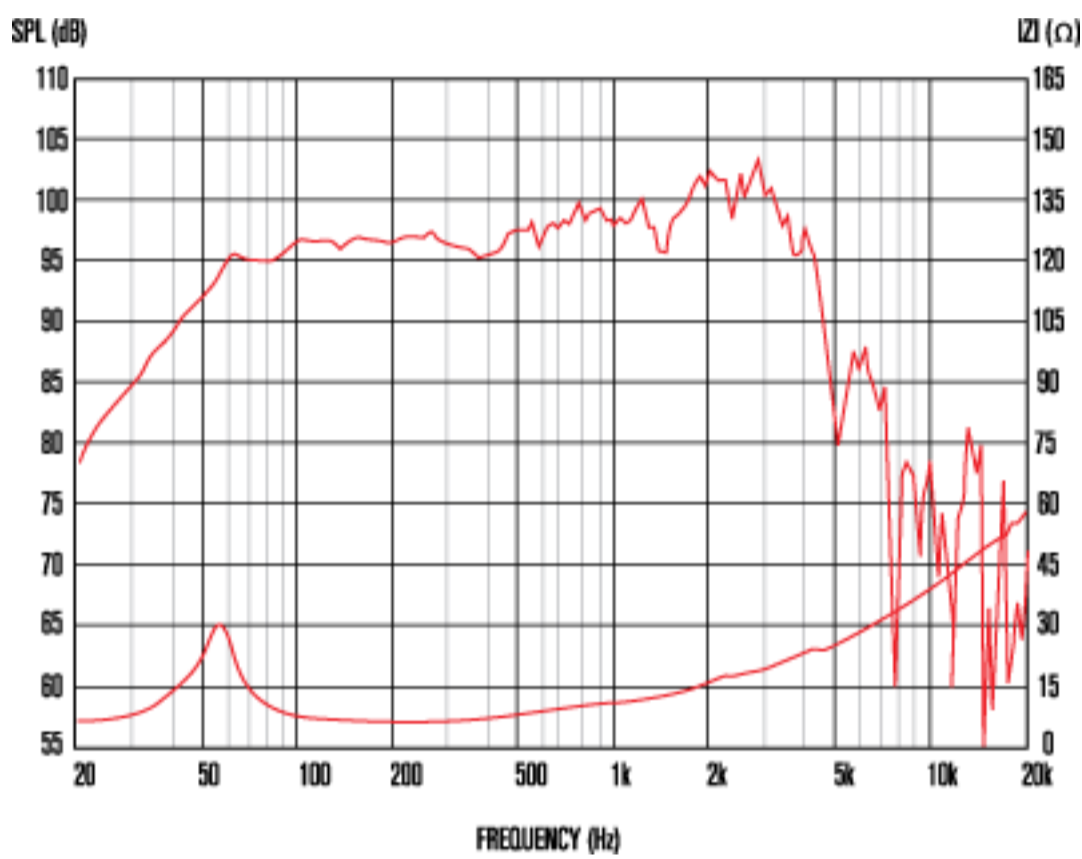

### TF1520

- Versatile 15" bass and mid-range speaker drive providing 96dB sensitivity

#### 8 Frequency Response

- Tested for two hours using a continuous, band-limited pink noise signal as per AES standard. Power calculated on minimum impedance. Loudspeaker tested in free air.
- Continuous Power Handling is defined as 3dB greater than the AES rating.
- Tested as per the EIA-426-A standard
- Measured on axis at 1W, 1m in 2<sup>l</sup> anechoic environment.
- X<sub>max</sub> derived from: (voice coil winding width-gap depth)/2.
- Small signal parameters measured after unit subjected to pre-conditioning signal.

#### General Specifications

Nominal diameter	381mm/15in
Power rating <sup>1</sup>	150Wrms
Continuous power rating <sup>2</sup>	300W
EIA power rating <sup>3</sup>	250W
Nominal impedance	8
Sensitivity <sup>4</sup>	96dB
Frequency range	45-4,000Hz
Voice coil diameter	50mm/2in
Chassis type	Pressed steel
Magnet type	Ferrite
Magnet weight	1.1kg/40oz
Coil material	Round copper
Former material	Polyimide
Cone material	Kevlar loaded paper
Surround material	Cloth-sealed
Suspension	Single
X <sub>max</sub> <sup>5</sup>	3mm/0.12in
Gap depth	8mm/0.24in
Voice coil winding width	14.5mm/0.57in

#### Small Signal Parameters

D	0.33m/12.99in
F <sub>s</sub>	54.9Hz
M <sub>ms</sub>	65.49g/2.31oz
Q <sub>ms</sub>	5.165
Q <sub>es</sub>	0.84
M <sub>md</sub>	48.18g/1.7oz
Q <sub>ts</sub>	0.723
R <sub>e</sub>	5.79
V <sub>as</sub>	132.98lt/4.7ft <sup>3</sup>
Bl	12.48Tm
C <sub>ms</sub>	0.13mm/N
R <sub>ms</sub>	4.37kg/s
L <sub>e</sub> (at 1kHz)	0.08mH