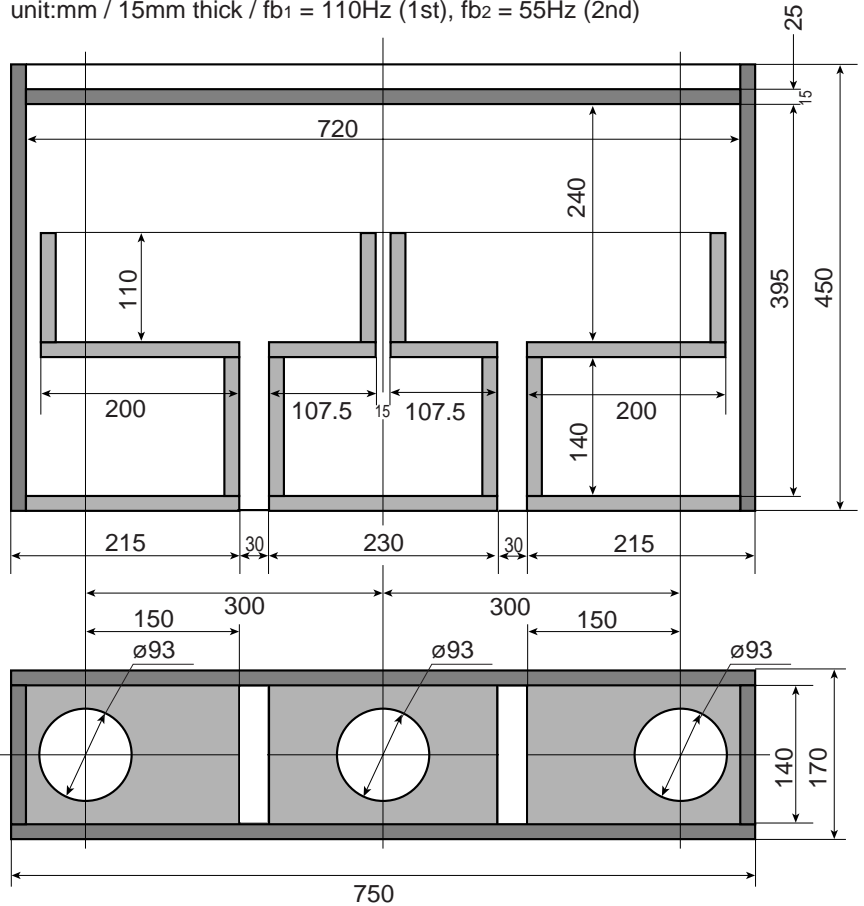

- Using a good Dolby Digital surround processor, movie theater quality sound stage can be achieved.

unit:mm / 15mm thick / fb1 = 110Hz (1st), fb2 = 55Hz (2nd)