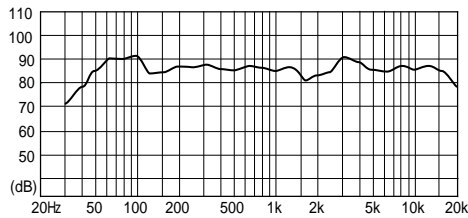

- Using a good Dolby Digital surround processor, movie theater quality sound stage can be achieved.

unit:mm / 15mm thick / fb1 = 110Hz (1st), fb2 = 55Hz (2nd)

Recommended Standard Bass Reflex Type Enclosure