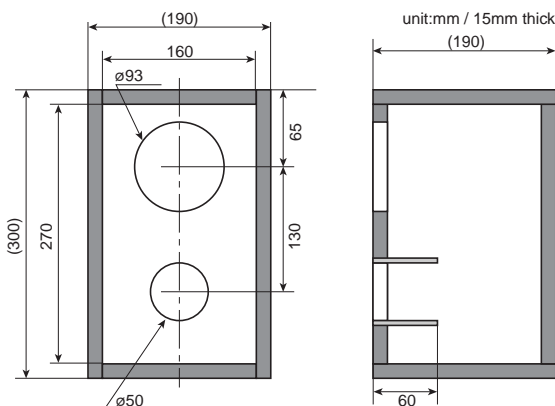

Example of FE107E standard bass reflex type enclosure. Internal volume is 6 liters tuned to approximately 95Hz (Fb).