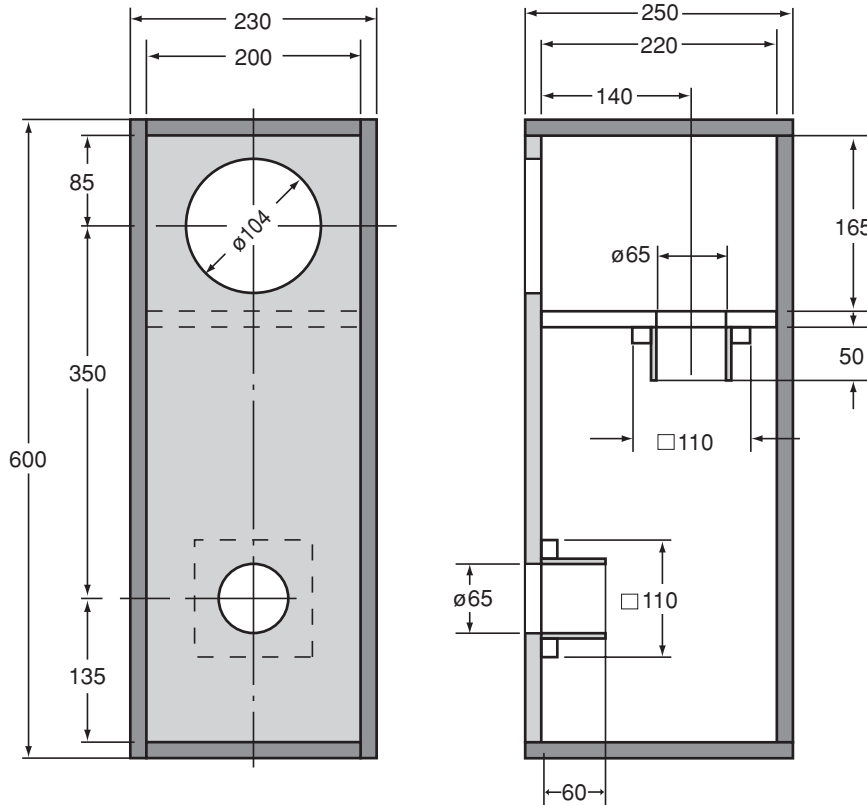

FE127E

Recommended Double Bass Reflex Type Enclosure

unit:mm / 15mm thick / fb1 = 120Hz (1st), fb2 = 53Hz (2nd)

- Shown is an example of a FE127E double bass reflex type enclosure.
- Multiple bass reflex ports reproduce lower frequency.
- The first port is tuned 'Fb' to 120Hz and second port to 53Hz.

- Balanced low frequency tuning for high power handling.

Recommended Standard Bass Reflex Type Enclosure

Example of FE127E standard bass reflex type enclosure. Internal volume is 10 liters tuned to approximately 71Hz (Fb).