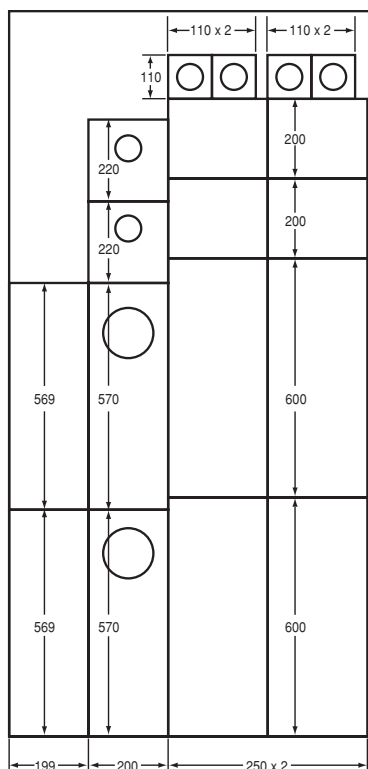

FE127E

Recommended Double Bass Reflex Type Enclosure

unit:mm / 15mm thick / fb1 = 120Hz (1st), fb2 = 53Hz (2nd)

- Shown is an example of a FE127E double bass reflex type enclosure.
- Multiple bass reflex ports reproduce lower frequency.
- The first port is tuned 'Fb' to 120Hz and second port to 53Hz.

- Balanced low frequency tuning for high power handling.

Recommended Standard Bass Reflex Type Enclosure

Example of FE127E standard bass reflex type enclosure. Internal volume is 10 liters tuned to approximately 71Hz (Fb).