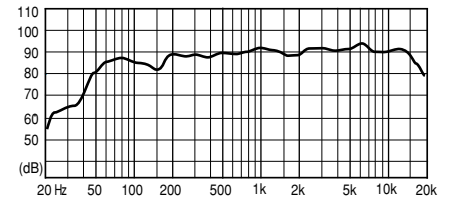

FE127E

Recommended Double Bass Reflex Type Enclosure

unit:mm / 15mm thick / fb1 = 120Hz (1st), fb2 = 53Hz (2nd)

- Shown is an example of a FE127E double bass reflex type enclosure.
- Multiple bass reflex ports reproduce lower frequency.
- The first port is tuned 'Fb' to 120Hz and second port to 53Hz.

- Balanced low frequency tuning for high power handling.

Recommended Standard Bass Reflex Type Enclosure

Example of FE127E standard bass reflex type enclosure. Internal volume is 10 liters tuned to approximately 71Hz (Fb).