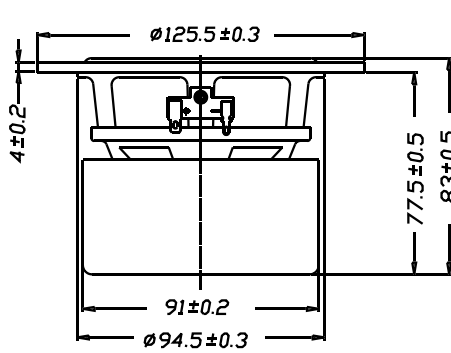

F

SERIES

W4-656SB