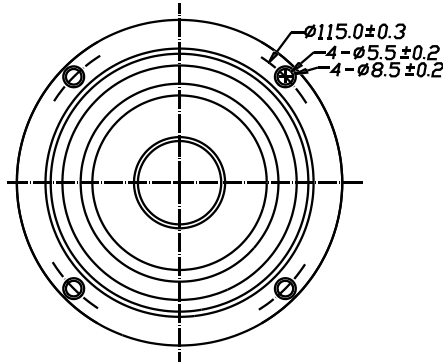

F

SERIES

W4-656SB

- FULL RANGE DESIGN
- HOME HI-FI, HOME THEATER, MID BASS APPLICATION
- DIE CAST BASKET
- PPM CONE WITH RUBBER SURROUND
- MAGNETICALLY SHIELDED
- CCAW WITH KAPTION BOBBIN
-

4" PPM FULL RANGE, WOOFER

DIAPHRAGM MTL	Natural color PPM
SURROUND MTL	Rubber
NOMINAL IMPEDANCE	8
DCR IMPEDANCE	6
SENSITIVITY 1W/1m	88 dB
FREQUENCY RESPONSE	65 - 12kHz
FREE AIR RESONANCE	65 Hz
VOICE COIL DIAMETER	25 mm
AIR GAP HEIGHT	6 mm
RATED POWER INPUT	40 W
MAXIMUM POWER INPUT	80 W
FORCE FACTOR, BL	5.41 TM
MAGNET WEIGHT (11 oz)	305 g
MOVING MASS	4.47 g
FERROFLUID ENHANCED	No
SUSPENSION COMPLIANCE	1250 MN ⁻¹
EFFECTIVE PISTON AREA	0.0057 M ²
Levc	0.4931 mH
Zo	42.9852ohm
X-max	3.4 mm
Vas	5.77Litr
Qts	0.33
Qms	2.39
Qes	0.39