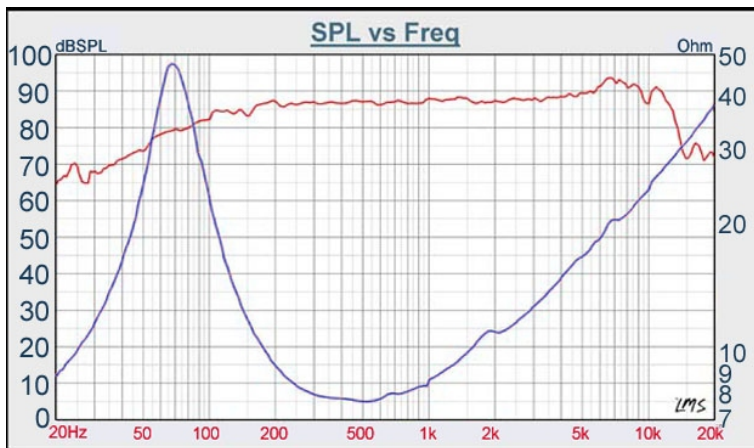

F

SERIES

W4-656SB

- FULL RANGE DESIGN
- HOME HI-FI, HOME THEATER, MID BASS APPLICATION
- DIE CAST BASKET
- PPM CONE WITH RUBBER SURROUND
- MAGNETICALLY SHIELDED
- CCAW WITH KAPTION BOBBIN
-

4" PPM FULL RANGE, WOOFER

DIAPHRAGM MTL	Natural color PPM
SURROUND MTL	Rubber
NOMINAL IMPEDANCE	8
DCR IMPEDANCE	6
SENSITIVITY 1W/1m	88 dB
FREQUENCY RESPONSE	65 - 12kHz
FREE AIR RESONANCE	65 Hz
VOICE COIL DIAMETER	25 mm
AIR GAP HEIGHT	6 mm
RATED POWER INPUT	40 W
MAXIMUM POWER INPUT	80 W
FORCE FACTOR, BL	5.41 TM
MAGNET WEIGHT (11 oz)	305 g
MOVING MASS	4.47 g
FERROFLUID ENHANCED	No
SUSPENSION COMPLIANCE	1250 MN ⁻¹
EFFECTIVE PISTON AREA	0.0057 M ²
Levc	0.4931 mH
Zo	42.9852ohm
X-max	3.4 mm
Vas	5.77Litr
Qts	0.33
Qms	2.39
Qes	0.39